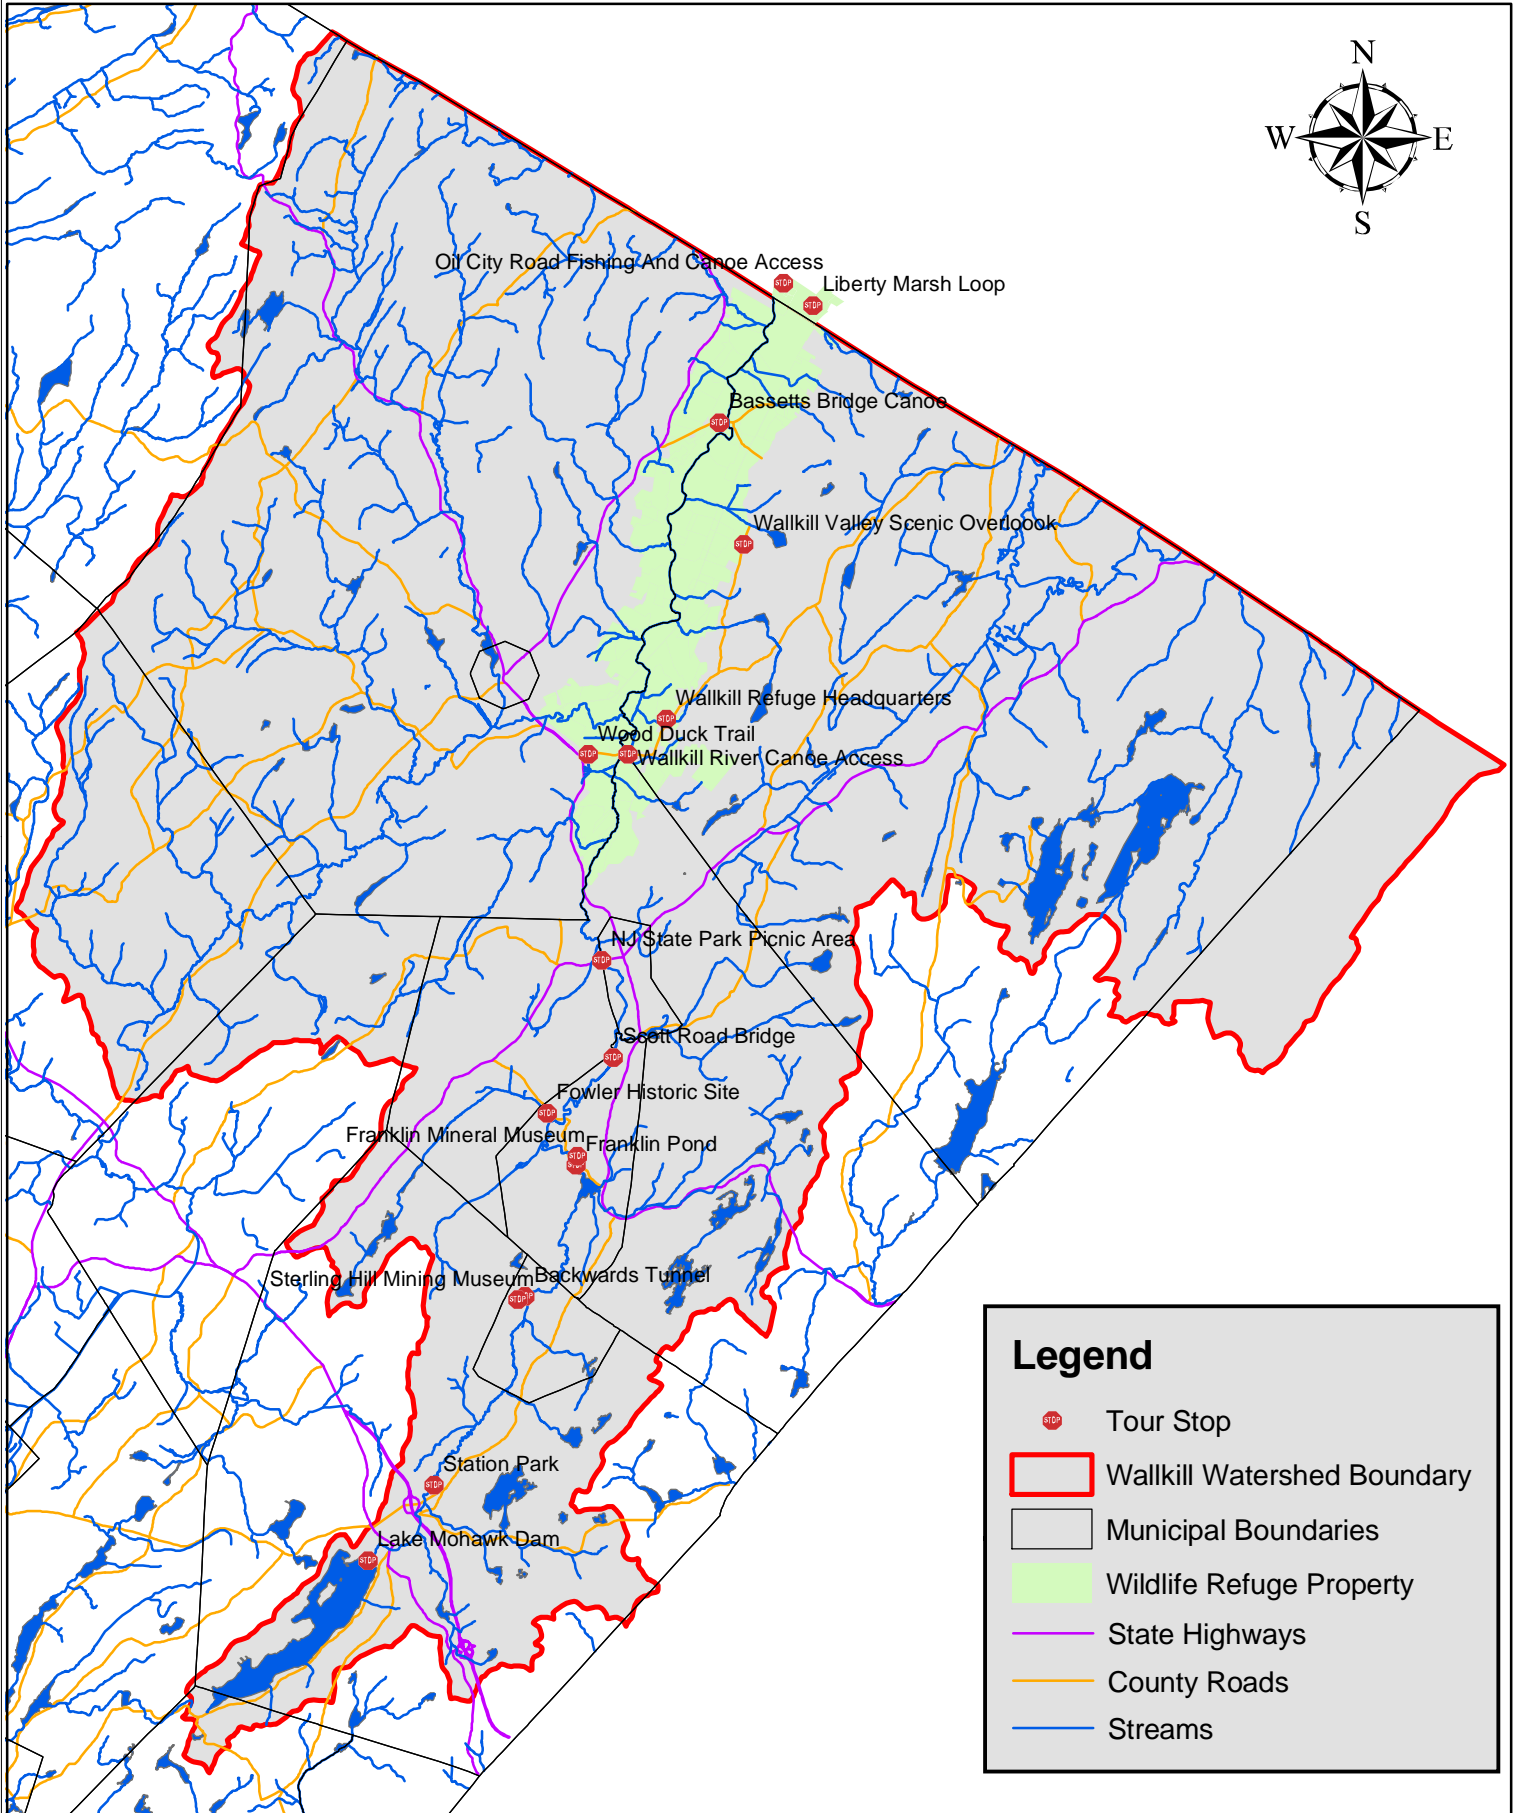

# Walkkill River Watershed Auto Tour

## Legend

- Tour Stop
- Walkkill Watershed Boundary
- Municipal Boundaries
- Wildlife Refuge Property
- State Highways
- County Roads
- Streams